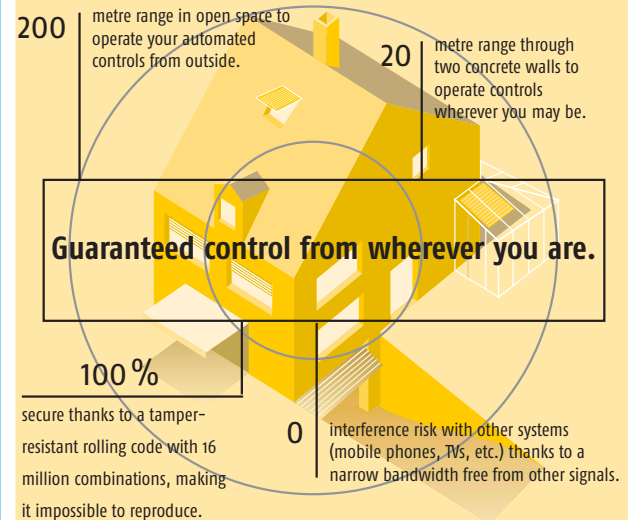

Home Motion by Somfy

SOMFY SOLUTIONS

The Somfy brand offers a virtually limitless number of solutions. Somfy motors and automatic control units can be adapted to fit any type of blind, awning, garage door or gate, regardless of the environment, the climate, the installation conditions or the number of safety devices required.

Home Motion by Somfy puts you in control.

SOMFY RADIO CONTROL OPTIONS

Somfy can provide you with a control system to suit your lifestyle requirements. Whether you want to control your roller shutters yourself or leave the automatic controls to do the work for you, Somfy has the solution. The illustrations below simplify some typical roller shutter applications and some potential control solutions to provide you with your preferred system.